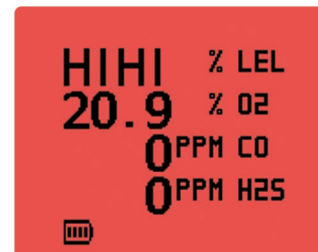

Red display in alarm conditions