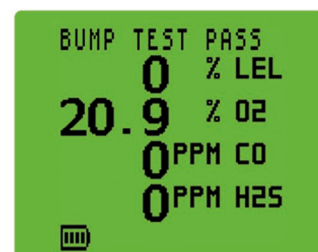

# MARINE 4

The Marine 4 detects all possible combinations of LEL, O<sub>2</sub>, CO, H<sub>2</sub>S, including single gas detection. In addition to displaying all gas readings simultaneously, the user can also initiate a manual bump test anytime.

## Features

TECHNICAL SPECIFICATION	
<b>Size:</b>	121 x 59 x 32mm (4.8" x 2.3" x 1.3")
<b>Weight:</b>	230g (8oz) with pump 215g (7.6oz) without pump
<b>Temperature:</b>	-20°C to +50°C (-4°F to 122°F)
<b>Humidity:</b>	0 to 95% R.H non-condensing
<b>Alarms:</b>	Highly visible flashing LED, piercing >90dB audible
<b>Display:</b>	Green and red LCD backlight display
<b>Datalogging:</b>	Timed: 24 hours of timed logs at 1 log per minute Session: Minimum of 180 logs Calibration: Minimum of 8 calibration logs Bump Logs: Minimum of 180 logs
<b>Battery:</b>	Lithium Ion rechargeable battery Run Time: Up to 14 hrs (diffusion) Charging Time < 4 hrs
<b>Enclosure:</b>	High impact rubberized polycarbonate case
<b>Drop Test:</b>	3m (10ft)
<b>IP Rating:</b>	IP67 (Dust-tight and waterproof to 1m)
<b>Response Times (T<sub>90</sub>):</b>	LEL = 10 secs (IEC 60079-29-1) O <sub>2</sub> = 12 secs (BSEN 50 104) CO < 20 secs H <sub>2</sub> S < 20 secs
<b>Approvals:</b>	IEC Ex ia d IIC T4 Gb ATEX Ex II 2 G Ex ia d IIC T4 $\text{Ex}$ CSA Class 1 Div 1 Groups A,B,C,D, T4 Class 1, Zone 1 EX ia d IIC T4 MED (0038/YY) - Module B & E CE 0518
<b>Warranty:</b>	2 years as standard

Red display in alarm conditions

Configurable calibration options

Configurable bump options